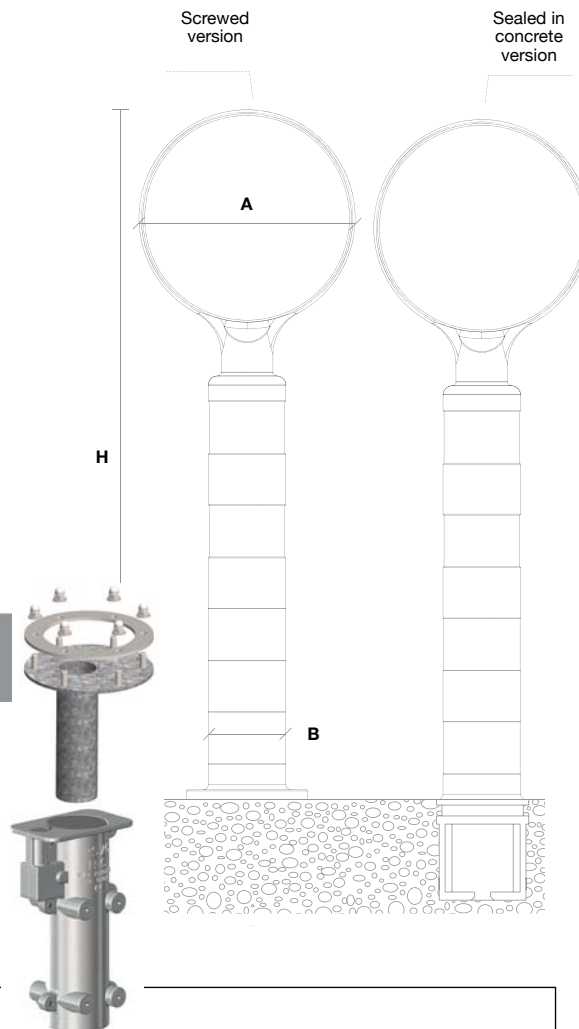

Types of Fastenings

With socket (removable), attached directly to the ground or using screws with a metal or chemical plug.

RETENTION SYSTEM™
sockets for post installation

Dimensions in mm

A	B	H
400	150	1330