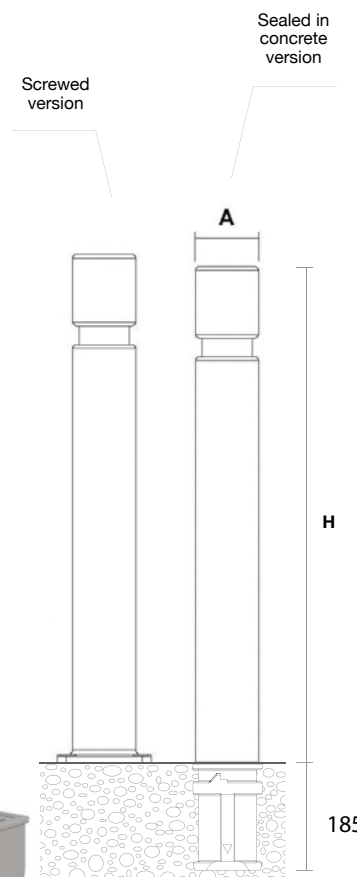

## Types of Fastenings

With socket (removable), attached directly to the ground or using screws with a metal or chemical plug.

## Dimensions in mm

A	H
100	800
100	900
100	1050
100	1200

Black premium finishing example

**RS115** [www.retention-system.com](http://www.retention-system.com)

RETENTION SYSTEM™ sockets are intelligent foundation solutions for the installation and maintenance of posts.