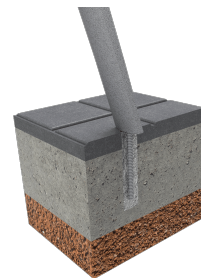

[Maintenance Manual:](#) | [Project Sheet:](#) | [CAD](#) | [Catalogue:](#) | [3D](#) | [BIM](#) | [HD image](#)