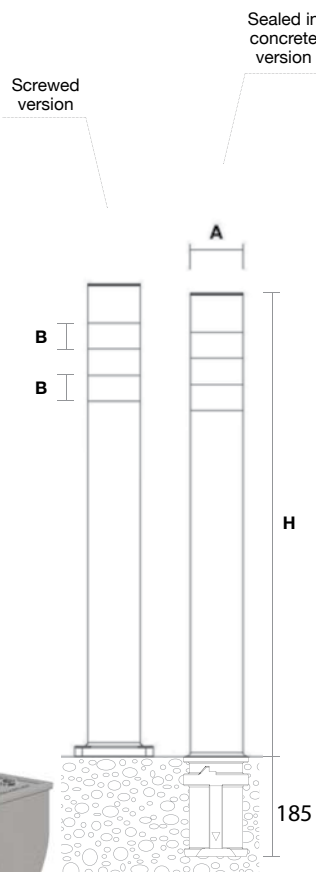

real image

Baliza Reflector

Red premium finishing
example (RAL 3020)

Colors

The whole RAL color range.

Finishes

Please enquire (metallic, matt, glossy). Possibility of customizing them with the city's coat-of-arms. Option of applying reflective or metallic tape.

Types of Fastenings

With socket (removable), attached directly to the ground or using screws with a metal or chemical plug.

Dimensions in mm

A	B	H
100	50	660
100	50	770
100	50	900
100	50	1050
100	50	1200