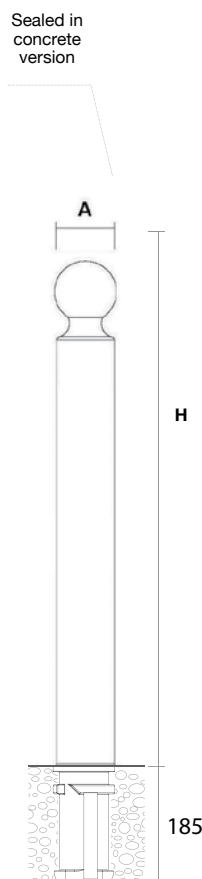

fotomontaje

Boule D80

Colors

The whole RAL color range.

Finishes

Please enquire (metallic, matt, glossy). Possibility of customizing them with the city's coat-of-arms. Option of applying reflective or metallic tape.

Types of Fastenings

With socket (removable) or attached directly to the ground.

Dimensions in mm

A	H
80	800
80	900
80	1050
80	1100
80	1200

Bicolor excellence finishing
example (RAL 8019 + RAL 9016)

RS76 www.retention-system.com