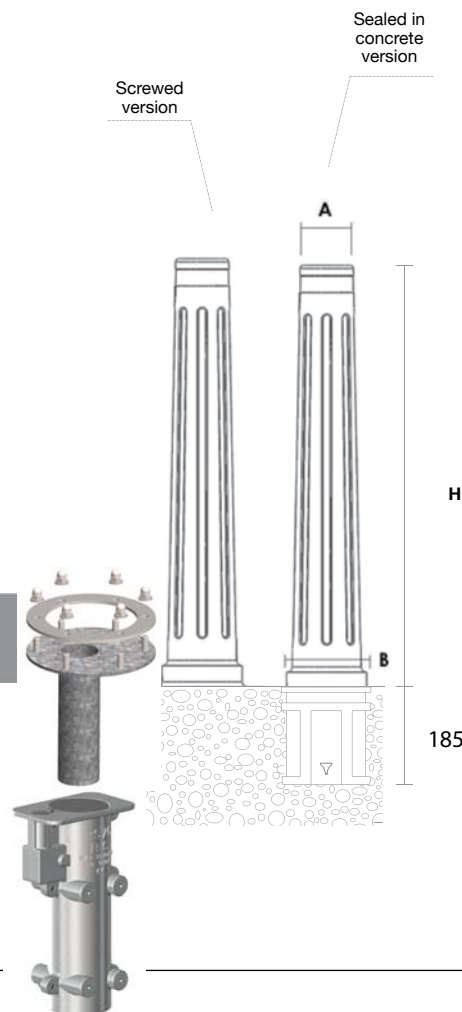

Types of Fastenings

With socket (removable), attached directly to the ground or using screws with a metal or chemical plug.

Dimensions in mm

A	B	H
100	150	800

www.retention-system.com

RETENTION SYSTEM™ sockets are intelligent foundation solutions for the installation and maintenance of posts.