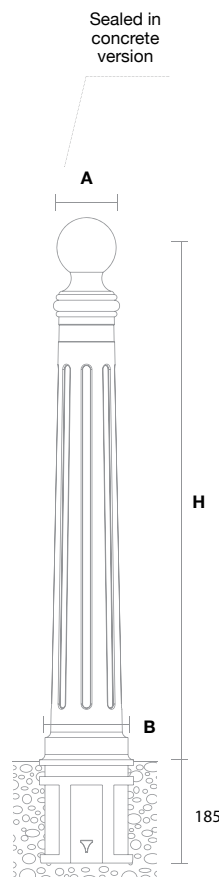

photomontage

Krola

Colors

The whole RAL color range.

Finishes

Please enquire (metallic, matt, glossy). Possibility of customizing them with the city's coat-of-arms. Option of applying reflective or metallic tape.

Types of Fastenings

With socket (removable) or attached directly to the ground.

Dimensions in mm

A	B	H
110	150	970

Metalized bicolor excellence
finishing example
(Black + copper metalized)

RSc76 www.retention-system.com