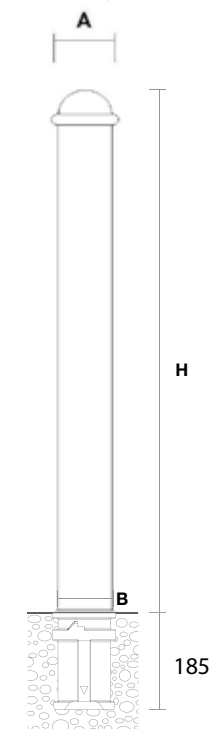

Types of Fastenings

With socket (removable) or attached directly to the ground.

Dimensions in mm

A	B	H
90	100	1000

Sealed in concrete version

Maroon premium finishing
example (similar to RAL 3011)

RS115 www.retention-system.com