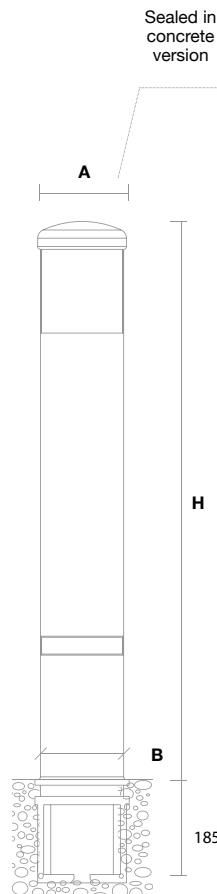

## Colors

The whole RAL color range.

## Types of Fastenings

With socket (removable), attached directly to the ground or using screws with a metal or chemical plug.

## Dimensions in mm

A	B	H
160	150	1000

**RSc76** [www.retention-system.com](http://www.retention-system.com)

RETENTION SYSTEM™ sockets are intelligent foundation solutions for the installation and maintenance of posts.