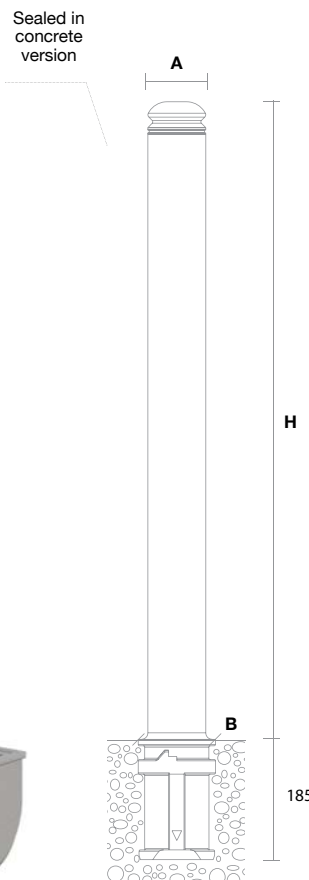

photomontage

Wat

Colors

The whole RAL color range.

Finishes

Please enquire (metallic, matt, glossy). Possibility of customizing them with the city's coat-of-arms. Option of applying reflective or metallic tape.

Types of Fastenings

With socket (removable) or attached directly to the ground.

Dimensions in mm

A	B	H
90	100	980

Dark grey excellence finishing
exemple (RAL 7016)

RS115 www.retention-system.com

RETENTION SYSTEM™ sockets are intelligent foundation solutions for the installation and maintenance of posts.